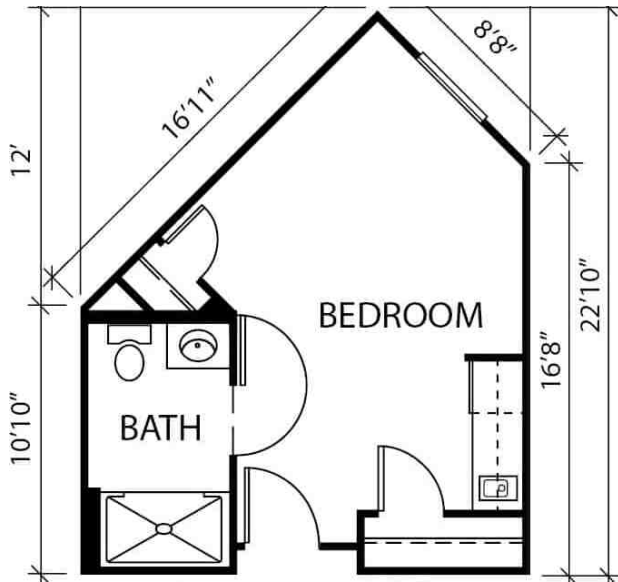

One Bedroom / One Bathroom

Independent Living

600 Sq Ft

Two Bedroom / Two Bathroom

Independent Living

900 Sq Ft

Studio

Assisted Living

314 Sq Ft

One Bedroom / One Bathroom

Assisted Living

500 Sq Ft

The Waterford at Plano

Studio

Assisted Living
314 Sq Ft

Rate: \$2770.00/mo