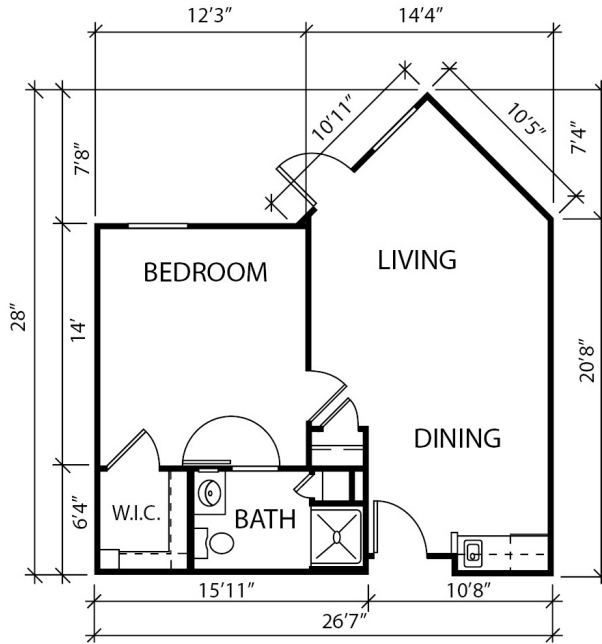

The Waterford at Plano

One Bedroom/One Bathroom

Independent Living
600 Sq Ft

Rate: \$2270.00 mo

Amenities & Safety Features

Our thoughtfully designed apartments are packed with first-rate amenities to make sure you get the most out of living. This apartment features: