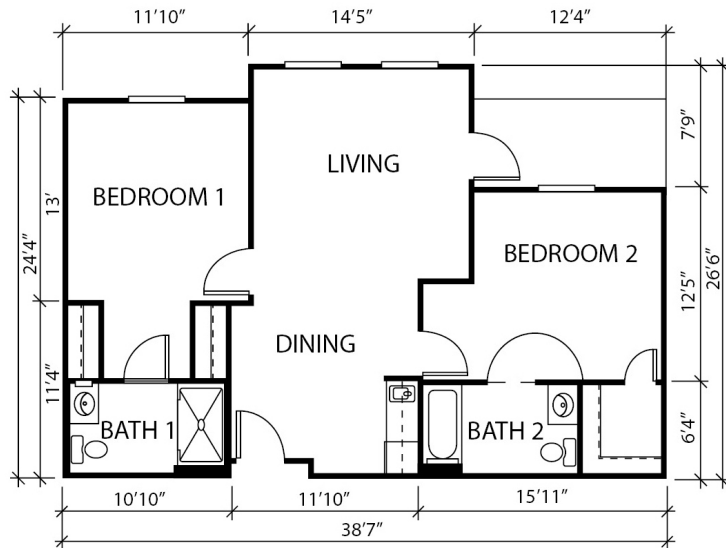

The Waterford at Plano

Two Bedroom/Two Bathroom

Independent Living
900 Sq Ft

Rate: \$2870.00/mo

Amenities & Safety Features

Our thoughtfully designed apartments are packed with first-rate amenities to make sure you get the most out of living. This apartment features: