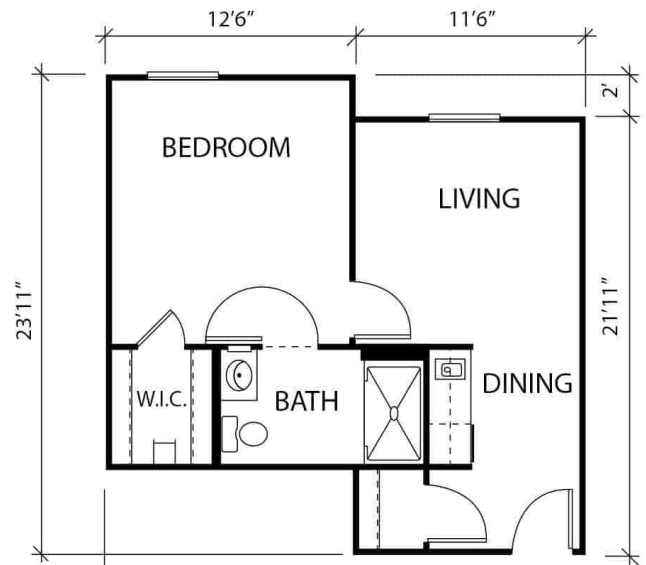

One Bedroom / One Bathroom

Independent Living

600 Sq Ft

Two Bedroom / Two Bathroom

Independent Living

900 Sq Ft

Studio

Assisted Living

314 Sq Ft

One Bedroom / One Bathroom

Assisted Living

500 Sq Ft

The Waterford at Plano

Studio

Assisted Living
314 Sq Ft

Rate: \$2770.00/mo