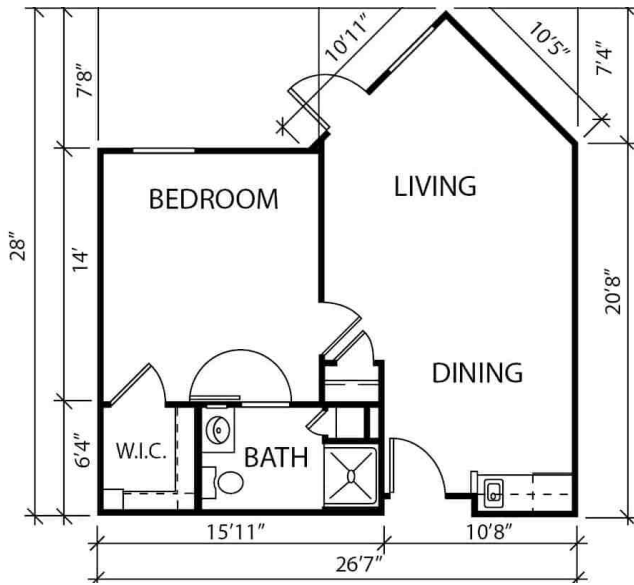

Apartment floorplans are available upon request.

The Waterford at Plano | 3401 Premier Dr, Plano, TX 75023
tel 972-423-7400 | fax 972-423-8898 | waterfordatplano.com

 A CAPITAL SENIOR LIVING COMMUNITY

Our Floor Plans

One Bedroom / One Bathroom

Independent Living

600 Sq Ft

Two Bedroom / Two Bathroom

Independent Living

900 Sq Ft

Studio

Assisted Living