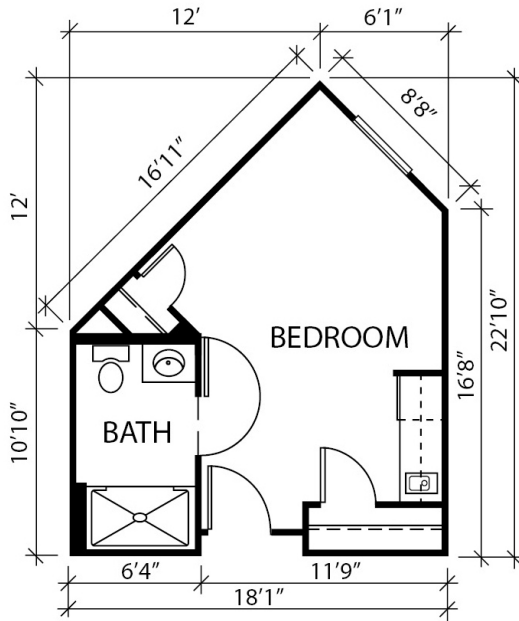

314 Sq Ft

One Bedroom / One Bathroom

Assisted Living

500 Sq Ft

The Waterford at Plano

Studio

Assisted Living
314 Sq Ft

Rate: \$2770.00/mo