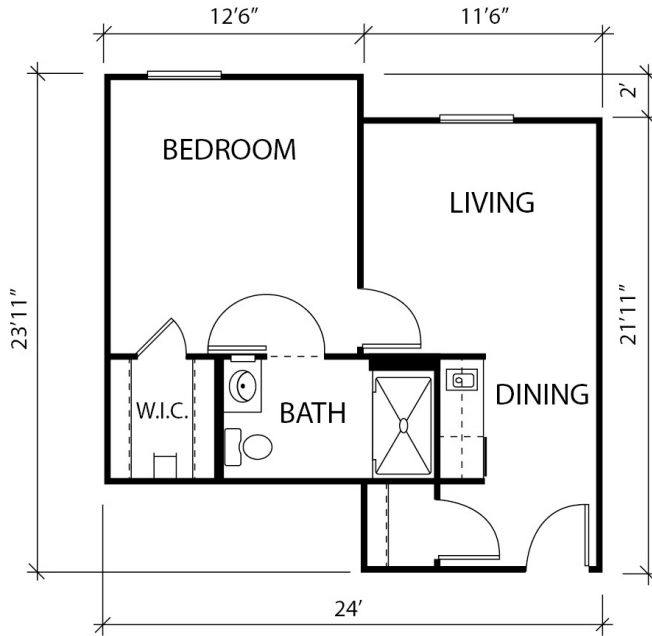

The Waterford at Plano

One Bedroom/One Bathroom

Assisted Living
500 Sq Ft

Rate: \$3670.00/mo

Amenities & Safety Features

Our thoughtfully designed apartments are packed with first-rate amenities to make sure you get the most out of living. This apartment features: