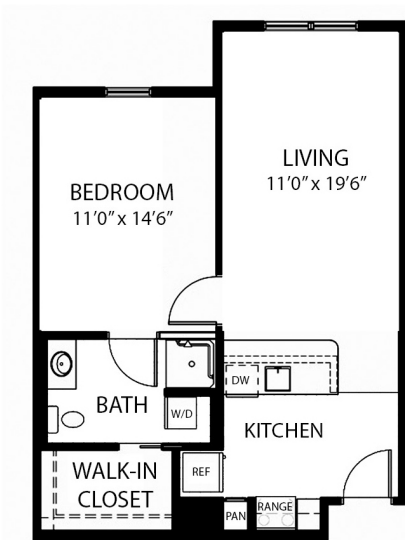

Our Floor Plans

At The Waterford at Levis Commons, our apartments are both functional and cozy. Our floor plans are designed to meet your needs with safety features that provide peace of mind. Here are four of our seven floor plans that we have to offer.

Assisted Living

One Bedroom
500 sq ft

Assisted & Independent Living

One Bedroom
650 sq ft

Assisted & Independent Living

One Bedroom
700 sq ft

Assisted & Independent Living

Two Bedroom, One Bathroom
800 sq ft