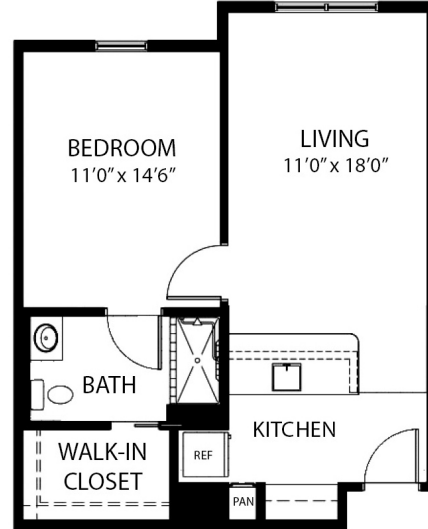

Our Floor Plans

At The Waterford at Levis Commons, our apartments are both functional and cozy. Our floor plans are designed to meet your needs with safety features that provide peace of mind. Here are four of our seven floor plans that we have to offer.

Assisted Living

One Bedroom
500 sq ft

Assisted & Independent Living

One Bedroom
650 sq ft

Assisted & Independent Living

One Bedroom
700 sq ft

Assisted & Independent Living

Two Bedroom, One Bathroom
800 sq ft