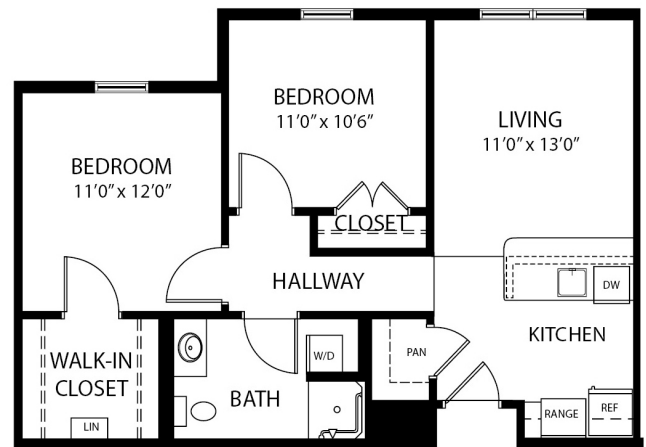

Our Floor Plans

At The Waterford at Levis Commons, our apartments are both functional and cozy. Our floor plans are designed to meet your needs with safety features that provide peace of mind. Here are four of our seven floor plans that we have to offer.

Assisted Living

One Bedroom
500 sq ft

Assisted & Independent Living

One Bedroom
650 sq ft

Assisted & Independent Living

One Bedroom
700 sq ft

Assisted & Independent Living

Two Bedroom, One Bathroom
800 sq ft